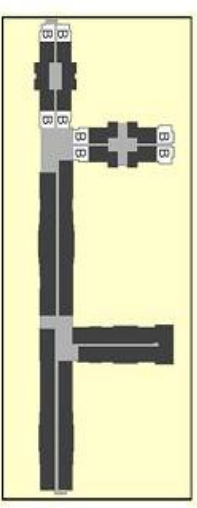

Condo Hotel

TYPE B
2-BEDROOM VILLA

UNDER A/C	= 1020 SF	94 m
BALCONY	= 89 SF	8 m
TOTAL	= 1109 SF	102 m

Palazzo del Lago